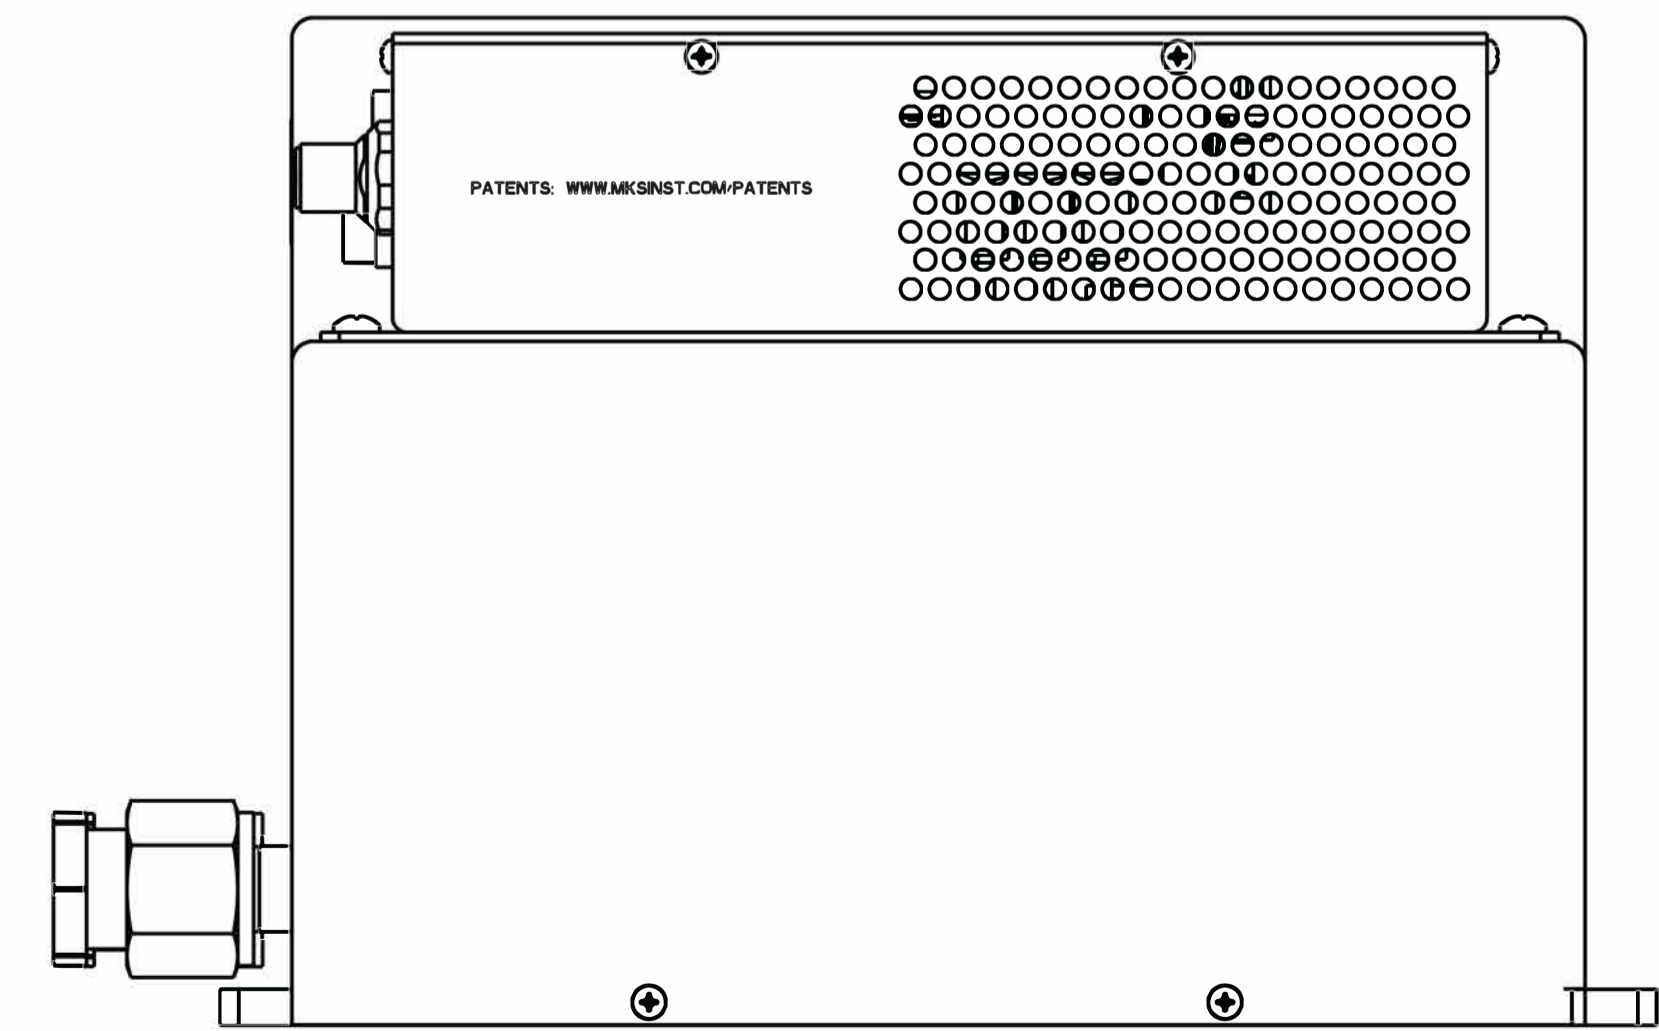

**HA-MFV DeviceNet**  
Unless otherwise specified, dimensions are nominal values in inches (mm referenced).

**HA-MFV EtherCAT**  
 Unless otherwise specified, dimensions are nominal values in inches (mm referenced).