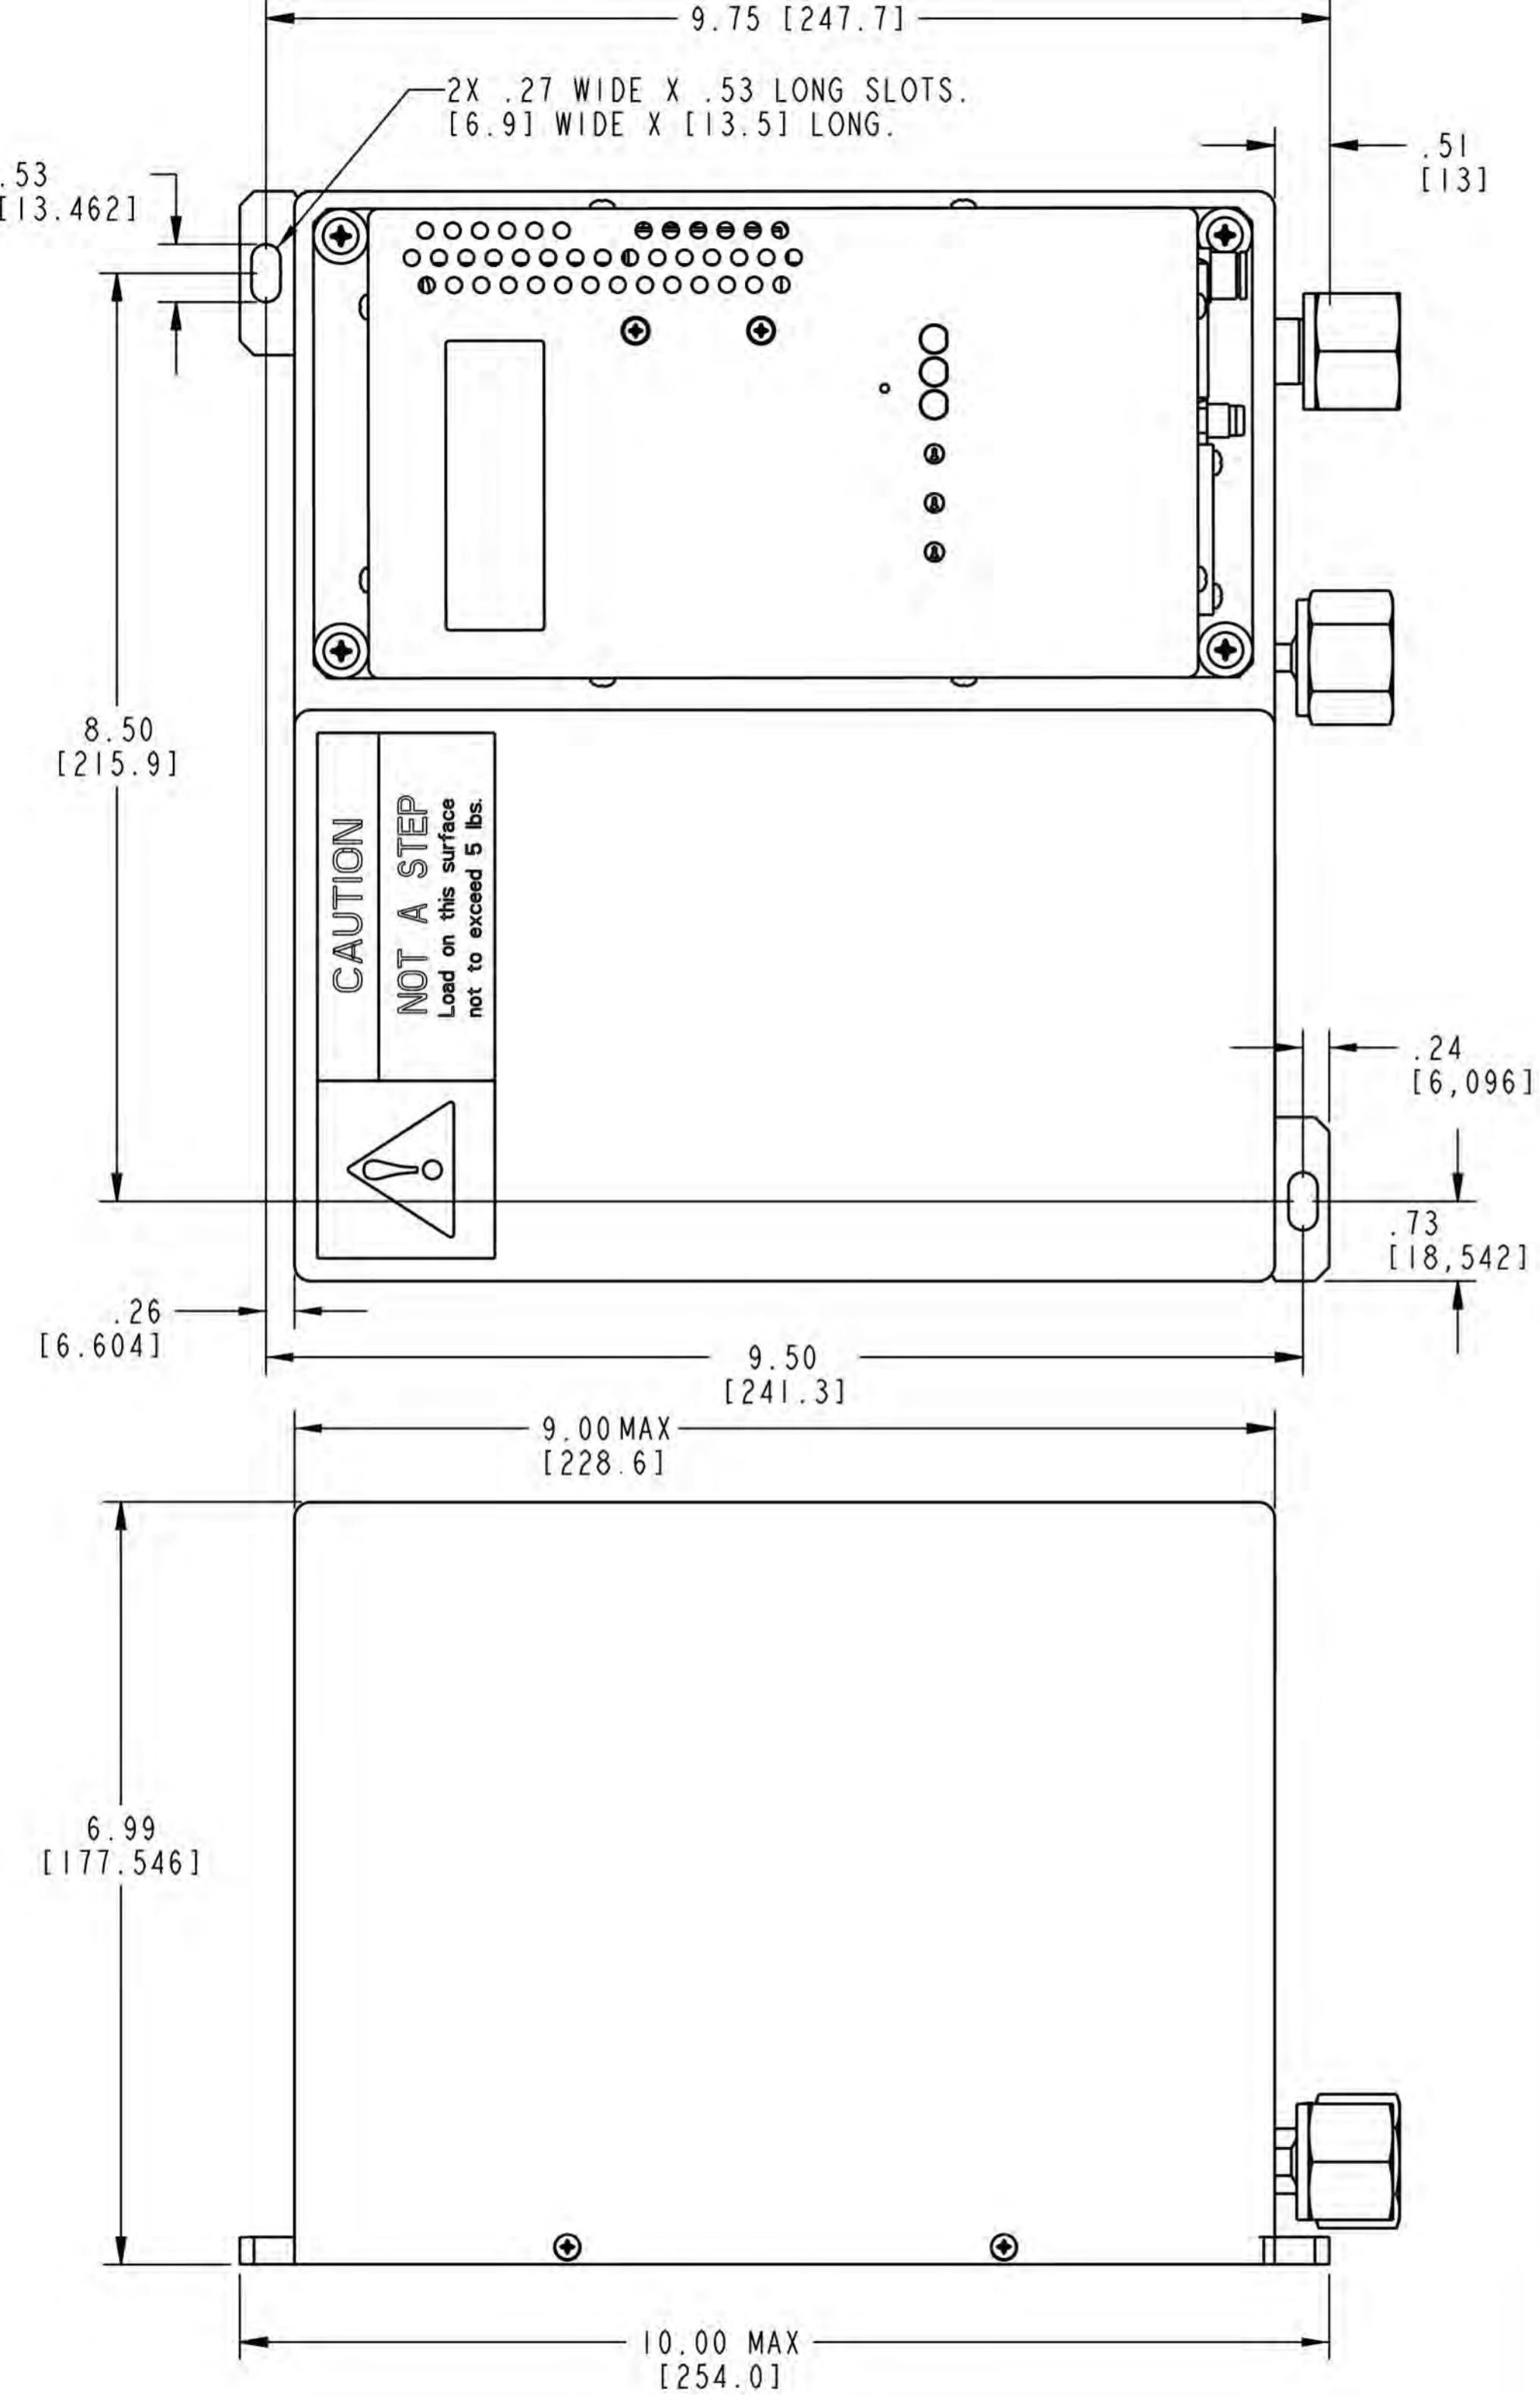

**HA-MFV DeviceNet**  
Unless otherwise specified, dimensions are nominal values in inches (mm referenced).

**HA-MFV EtherCAT**  
 Unless otherwise specified, dimensions are nominal values in inches (mm referenced).