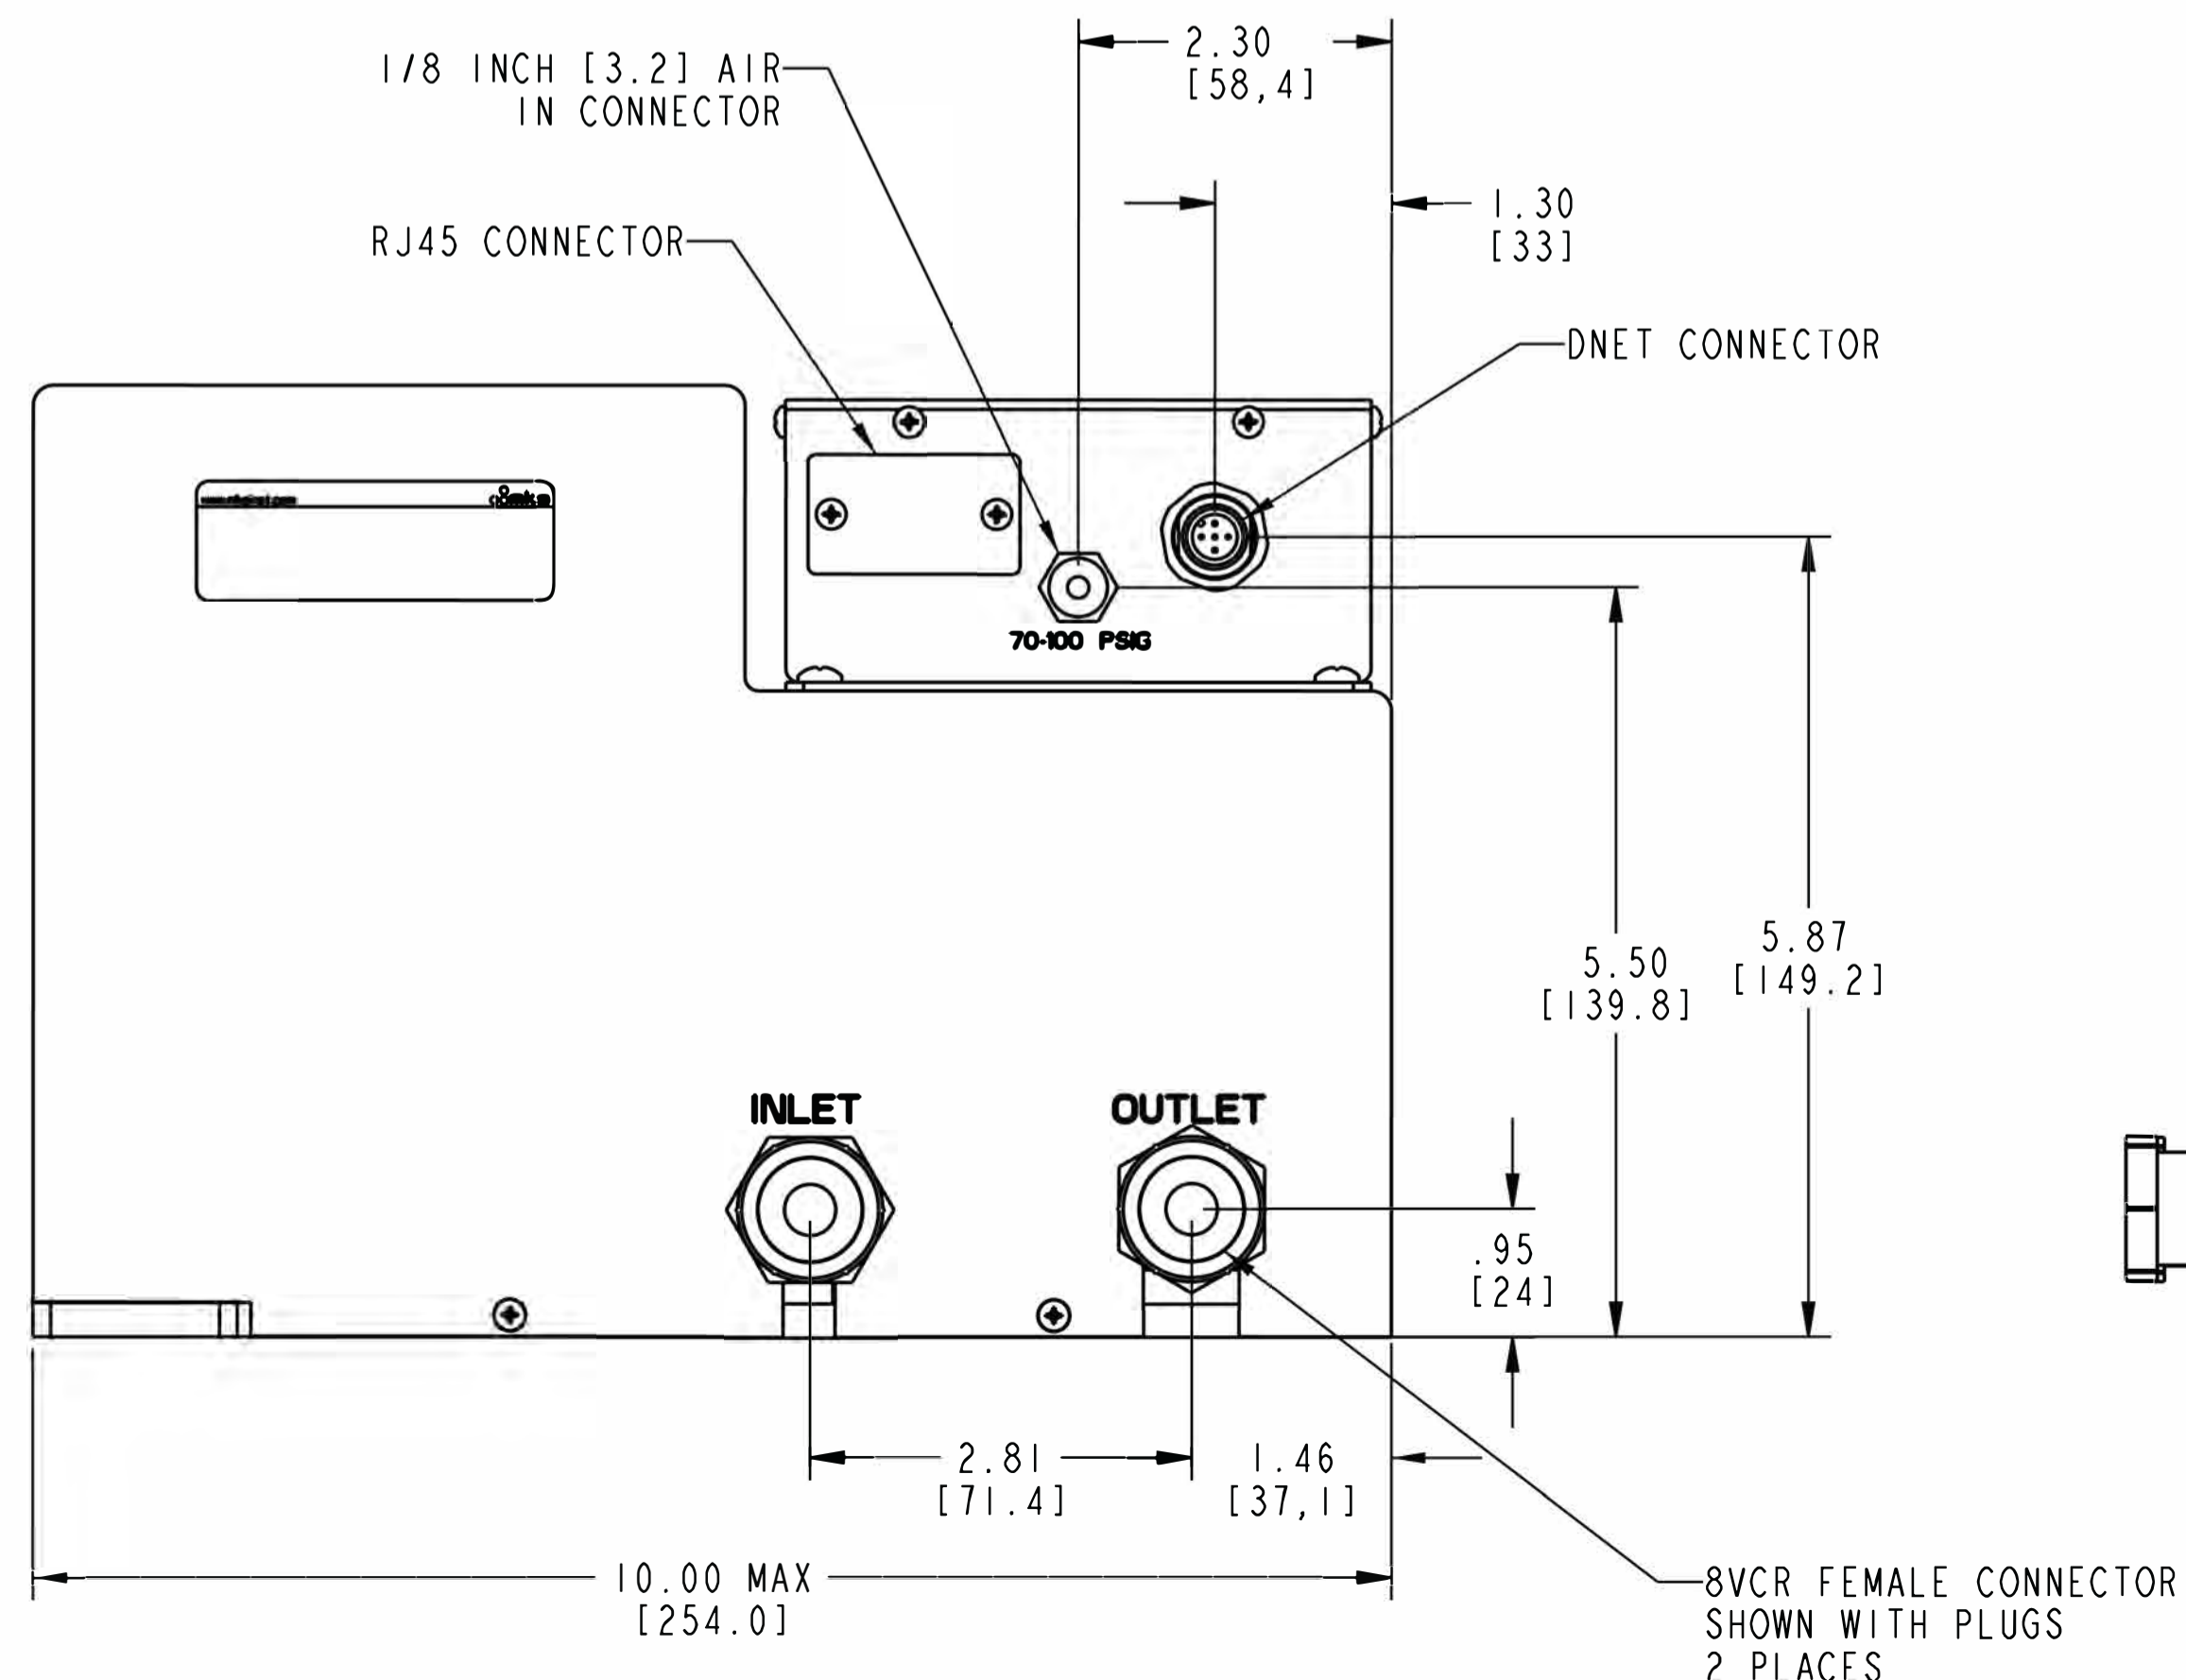

**HA-MFV DeviceNet**  
Unless otherwise specified, dimensions are nominal values in inches (mm referenced).

**HA-MFV EtherCAT**  
 Unless otherwise specified, dimensions are nominal values in inches (mm referenced).